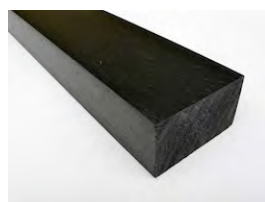

SKU CODE	SUGGESTED APPLICATIONS	DIMENSIONS		
		WIDTH (mm)	DEPTH (mm)	LENGTH (m)
CLADV0001	Open V-Cladding - Cladding	110	16	3.6, 4.8
WANYTP0001	Tapered Waney Lap - Fencing panels, Cladding, Shed roofing and side walls - tapers from 15mm down to 7mm	150	tapered from 15 to 7	3.6
SHIP00000	Shiplap Cladding - Cladding, shed sides, fencing panels	110	16	3.6, 4.8
DECKFT00001	Decking, seating, steps, landscaping	100	20	3, 3.6
SYNTGT0000	Tear Drop Tongue and Groove - gates, sheds walls, bin stores	90	22	2, 4
SYNWD00029	Recycled Plastic Wood Plank 120 x 20 - Fencing, outdoor structures, raised beds and planters, table tops	120	20	3.6
SYNWD0000021	Recycled Plastic Wood Plank 100 x 30 - benching, seating, general building use, studding in damp conditions anywhere that a wood like appearance is preferred	100	30	3.6
SYNWD000	Recycled Plastic Wood Plank 100 x 40 - benching and seating, structural support - bearers and runners	100	40	3.6
SYNWD000017	Recycled Plastic Wood Plank 70 x 30 - uses, same as profile above	70	30	3.6
SYNWD000029	Recycled Plastic Wood Plank 70 x 40 - uses, same as profile above	70	40	3.6
SYNWD00	Recycled Plastic Wood Plank 70 x 70 - studding, structural, bearers and runners	70	70	3.6
WD0000	Recycled Plastic Wood Plank 40 x 40 - Chair back supports, garden shed studding, corner posts on raised beds	40	40	3.6

All finished sizes are subject to a +/- 1% tolerance

COLOURS

BLACK

Any RAL colour or matching of existing colours - available when ordering in quantity.

Please call 01282 861325 or email sales@kedel.co.uk for samples