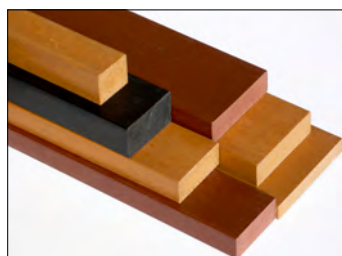

KEDEL

BRITISH RECYCLED PLASTIC PRODUCTS

Recycled Plastic Wood Construction Products

Kedel Limited
Daisy Mill (Gate 3), Unit B
Daisy Street, Waterside
Colne, Lancashire, BB8 8ER
T: 01282 861325
E: info@kedel.co.uk
W: www.kedel.co.uk

Get the aesthetic beauty of wood and all the advantages of plastic

Product Advantages

It's all your waste plastic turned into something useful and innovative.

Kedel recycled plastic wood, decking, cladding, planks and other profiles are the ideal alternative to traditional building materials.

- Maintenance free
- Uniform dimensions
- Consistent - no knots, splits or splinters
- UV stable and insect resistant
- Impervious to water and resistant to algae
- Does not crack, chip or break
- Requires no toxic preservatives
- Handles like wood - can be sawn, drilled, nailed, screwed, glued and stapled

British Innovative Recycling Technology

Our synthetic wood is made from high density polystyrene derived from waste plastic destined for landfill or incineration.

ALL our products are made from waste plastic collected from UK homes and businesses.

We do not import plastic from Asia which has a huge carbon footprint due to transportation.

- A surprisingly wood-like feel and appearance
- 100% Recycled
- 100% Recyclable
- Releases 250% less CO₂ into the atmosphere during manufacture than virgin plastic
- Payback in 2-4 years
- 5 year guarantee